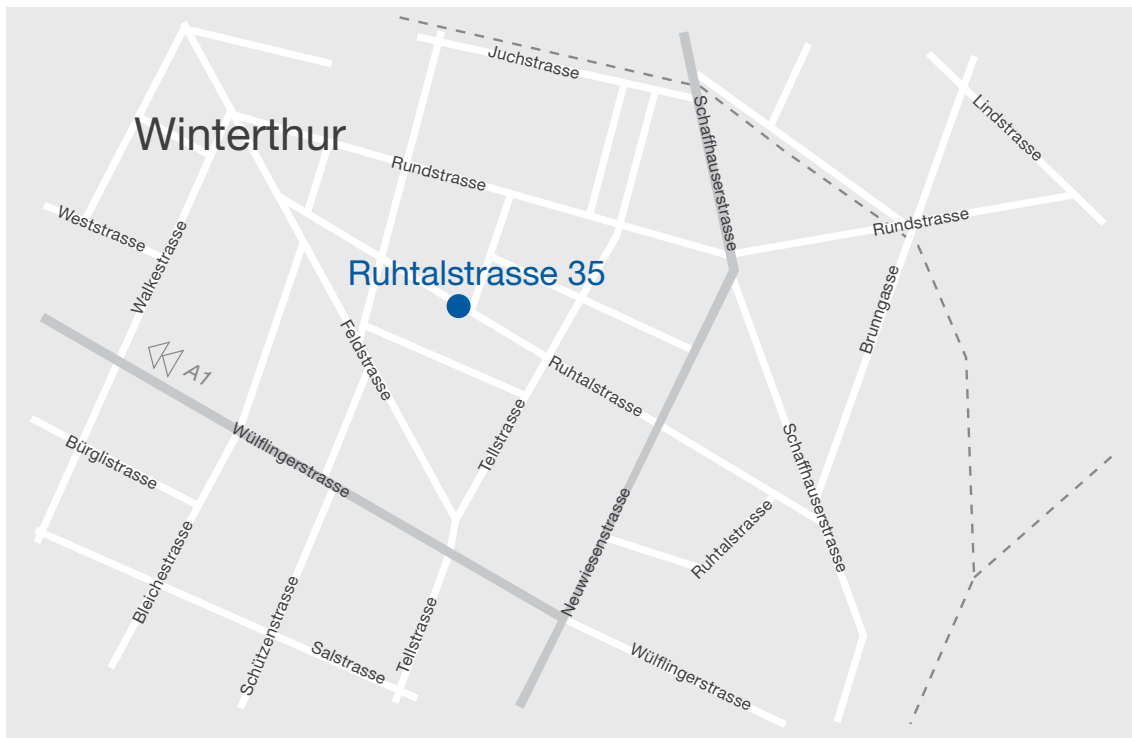

frischer wind Winterthur

by car:

Take the Winterthur Wüflingen motorway exit and proceed towards the town centre along the Wüflingerstrasse. At the Wüflinger-Neuwiesenstrasse crossroads turn left towards Schaffhausen. Then turn off left into the Ruhtalstrasse.

by train:

frischer wind Winterthur is about 10 minutes walk away from the main station. Take the Rudolfstrasse exit, walk alongside the railway tracks towards Schaffhausen/St. Gallen and turn left into the Konradstrasse. Then turn right into the Neuwiesenstrasse, continue straight over the Wüflinger-Neuwiesenstrasse crossroads towards Schaffhausen and turn off left into the Ruhtalstrasse.